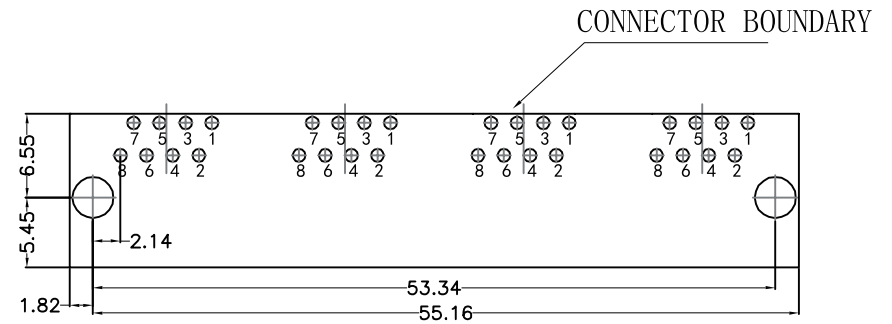

REACH & RoHS COMPLIANT

**MATERIAL:**

HOUSING: PBT,UL94V-0,BLACK.  
TERMINAL: PHOSPHOR BRONZE  $\phi=0.46$ MM,  
G/FU" GOLD PLATING ON CONTACT AREA.

**MACHANICAL:**

DURABILITY: 750 CYCLES MIN,12.5MM/MINUTE.  
INSERTION FORCE: 2.2KG.F MAX.  
RETENTION STRENGTH : 7.7KG.F BETWEEN JACK AND PLUG.  
OPERATING TEMPERATURE: -40°C~+85°C.  
STORAGE TEMPERATURE: -40°C~+85°C.  
ALL CRITICAL DIMENSIONS WITH "\*"

APPROVED BY:  
Geoffrey.Song  
CHECKED BY:  
Elvis.Song  
DESIGND BY:  
Sunny.Xu

TEL: +86 400 1048 018

WEB: WWW.WOHU-TEK.COM

REMARK:

SHEET  
1/2

REACH & RoHS  
COMPLIANT

RECOMMENDED PANEL CUTOUT (REFERENCE ONLY):

UNIT: MM / INCH  
TOLERANCES:  $\pm 0.10$  / 0.004  
REFERENCE ONLY

KEEP-OUT AREA (COMPONENT SIDE VIEW):

PLUG-IN SIDE

UNIT: MM / INCH  
TOLERANCES:  $\pm 0.10$  / 0.004

**VOOHU** 苏州沃虎电子科技有限公司  
Su Zhou Voohu Electronic Tech.Co.Ltd