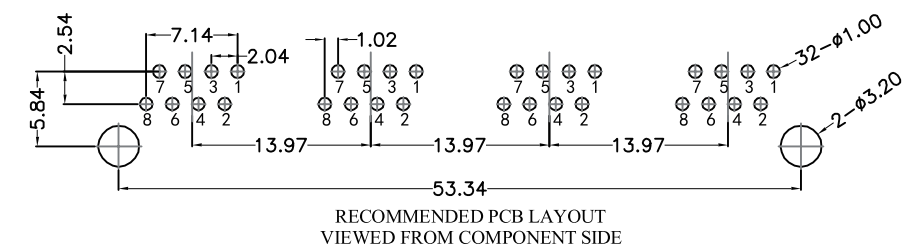

REACH & RoHS COMPLIANT

**MATERIAL:**

HOUSING: PBT,UL94V-0,BLACK.  
TERMINAL: PHOSPHOR BRONZE  $\phi=0.46$ MM,  
G/FU" GOLD PLATING ON CONTACT AREA.

**MACHANICAL:**

DURABILITY: 750 CYCLES MIN,12.5MM/MINUTE.  
INSERTION FORCE: 2.2KG.F MAX.  
RETENTION STRENGTH : 7.7KG.F BETWEEN JACK AND PLUG.  
OPERATING TEMPERATURE: -40°C~+85°C.  
STORAGE TEMPERATURE: -40°C~+85°C.  
ALL CRITICAL DIMENSIONS WITH "\*"

**VOOHU** 苏州沃虎电子科技有限公司  
Su Zhou Voohu Electronic Tech.Co.Ltd

TITLE:  
5324 1X4 8P8C 全塑  
PART NO.:  
SYT53241488IWA1DY1052

SIZE  
A4  
UNITS  
MM[INCH]  
SACLE  
1:1  
REV  
A0

GENERAL TOLERANCES  
UNLESS SPECIFIED  
x±0.35 x°±3.0°  
.x±0.30 .x°±2.0°  
.xx±0.25 .xx°±1.5°  
.xxx±0.10 .xxx°±1.0°

UNIT: MM / INCH  
TOLERANCES:  $\pm 0.10$  / 0.004  
REFERENCE ONLY

KEEP-OUT AREA (COMPONENT SIDE VIEW):

PLUG-IN SIDE

UNIT: MM / INCH  
TOLERANCES:  $\pm 0.10$  / 0.004

**VOOHU** 苏州沃虎电子科技有限公司  
Su Zhou Voohu Electronic Tech.Co.Ltd

TEL: +86 400 1048 018

WEB: [WWW.WOHU-TEK.COM](http://WWW.WOHU-TEK.COM)

TITLE:  
5324 1X4 8P8C 全塑

PART NO.:  
SYT53241488IWA1DY1052

REMARK:

SIZE  
A4  
UNITS  
MM[INCH]

SACLE  
1:1  
REV  
A0

SHEET  
2/2