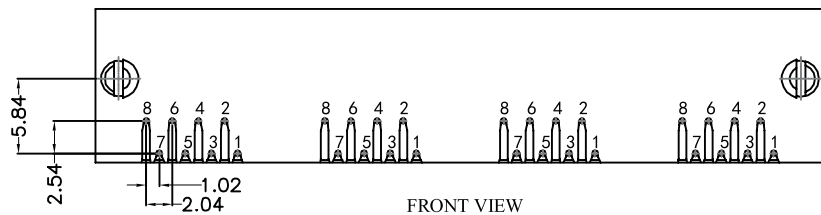

REACH & RoHS COMPLIANT

**MATERIAL:**

HOUSING: PBT,UL94V-0,BLACK.  
TERMINAL: PHOSPHOR BRONZE  $\phi=0.46$ MM,  
G/FU" GOLD PLATING ON CONTACT AREA.

**MACHANICAL:**

DURABILITY: 750 CYCLES MIN,12.5MM/MINUTE.  
INSERTION FORCE: 2.2KG.F MAX.  
RETENTION STRENGTH : 7.7KG.F BETWEEN JACK AND PLUG.  
OPERATING TEMPERATURE: -40°C~+85°C.  
STORAGE TEMPERATURE: -40°C~+85°C.  
ALL CRITICAL DIMENSIONS WITH "\*"

**VOOHU** 苏州沃虎电子科技有限公司  
Su Zhou Voohu Electronic Tech.Co.Ltd

TITLE:  
5324 1X4 8P8C 全塑  
PART NO.:  
SYT53241488IWA1DY1052

SIZE  
A4  
UNITS  
MM[INCH]  
SACLE  
1:1  
REV  
A0

GENERAL TOLERANCES  
UNLESS SPECIFIED  
x±0.35 x°±3.0°  
.x±0.30 .x°±2.0°  
.xx±0.25 .xx°±1.5°  
.xxx±0.10 .xxx°±1.0°

UNIT: MM / INCH  
TOLERANCES:  $\pm 0.10$  / 0.004  
REFERENCE ONLY

KEEP-OUT AREA (COMPONENT SIDE VIEW):

PLUG-IN SIDE

UNIT: MM / INCH  
TOLERANCES:  $\pm 0.10$  / 0.004

**VOOHU** 苏州沃虎电子科技有限公司  
Su Zhou Voohu Electronic Tech.Co.Ltd