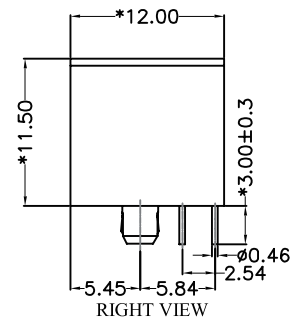

REACH & RoHS COMPLIANT

**MATERIAL:**

HOUSING: PBT,UL94V-0,BLACK.  
TERMINAL: PHOSPHOR BRONZE  $\phi=0.46$ MM,  
G/FU" GOLD PLATING ON CONTACT AREA.

**MACHANICAL:**

DURABILITY: 750 CYCLES MIN,12.5MM/MINUTE.  
INSERTION FORCE: 2.2KG.F MAX.  
RETENTION STRENGTH : 7.7KG.F BETWEEN JACK AND PLUG.  
OPERATING TEMPERATURE: -40°C~+85°C.  
STORAGE TEMPERATURE: -40°C~+85°C.  
ALL CRITICAL DIMENSIONS WITH "\*"

**VOOHU** 苏州沃虎电子科技有限公司  
Su Zhou Voohu Electronic Tech.Co.Ltd

TITLE:  
5324 1X4 8P8C 全塑  
PART NO.:  
SYT53241488IWA1DY1052

SIZE  
A4  
UNITS  
MM[INCH]  
SACLE  
1:1  
REV  
A0

GENERAL TOLERANCES  
UNLESS SPECIFIED  
x±0.35 x°±3.0°  
.x±0.30 .x°±2.0°  
.xx±0.25 .xx°±1.5°  
.xxx±0.10 .xxx°±1.0°

UNIT: MM / INCH  
TOLERANCES:  $\pm 0.10$  / 0.004  
REFERENCE ONLY

KEEP-OUT AREA (COMPONENT SIDE VIEW):

PLUG-IN SIDE

UNIT: MM / INCH  
TOLERANCES:  $\pm 0.10$  / 0.004

**VOOHU** 苏州沃虎电子科技有限公司  
Su Zhou Voohu Electronic Tech.Co.Ltd

TEL: +86 400 1048 018

WEB: [WWW.WOHU-TEK.COM](http://WWW.WOHU-TEK.COM)

TITLE:  
5324 1X4 8P8C 全塑

PART NO.:  
SYT53241488IWA1DY1052

REMARK:

SIZE  
A4  
UNITS  
MM[INCH]

SACLE  
1:1  
REV  
A0

SHEET  
2/2