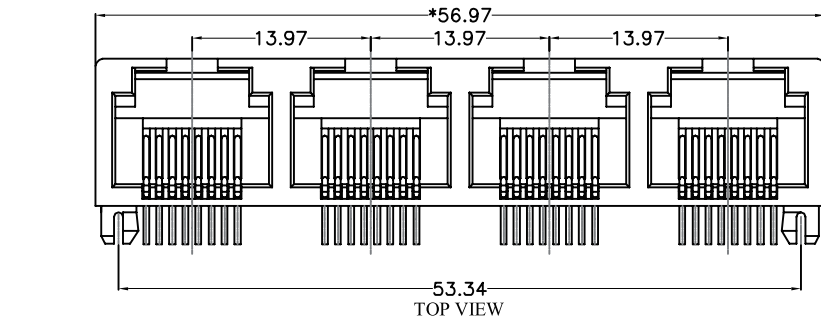

REACH & RoHS COMPLIANT

**MATERIAL:**

HOUSING: PBT,UL94V-0,BLACK.  
TERMINAL: PHOSPHOR BRONZE  $\phi=0.46$ MM,  
G/FU" GOLD PLATING ON CONTACT AREA.

**MACHANICAL:**

DURABILITY: 750 CYCLES MIN,12.5MM/MINUTE.  
INSERTION FORCE: 2.2KG.F MAX.  
RETENTION STRENGTH : 7.7KG.F BETWEEN JACK AND PLUG.  
OPERATING TEMPERATURE: -40°C~+85°C.  
STORAGE TEMPERATURE: -40°C~+85°C.  
ALL CRITICAL DIMENSIONS WITH "\*"

**VOOHU** 苏州沃虎电子科技有限公司  
Su Zhou Voohu Electronic Tech.Co.Ltd

TITLE:  
5324 1X4 8P8C 全塑  
PART NO.:  
SYT53241488IWA1DY1052

SIZE  
A4  
UNITS  
MM[INCH]  
SACLE  
1:1  
REV  
A0

GENERAL TOLERANCES  
UNLESS SPECIFIED  
x±0.35 x°±3.0°  
.x±0.30 .x°±2.0°  
.xx±0.25 .xx°±1.5°  
.xxx±0.10 .xxx°±1.0°

UNIT: MM / INCH  
TOLERANCES:  $\pm 0.10$  / 0.004  
REFERENCE ONLY

KEEP-OUT AREA (COMPONENT SIDE VIEW):

PLUG-IN SIDE

UNIT: MM / INCH  
TOLERANCES:  $\pm 0.10$  / 0.004

**VOOHU** 苏州沃虎电子科技有限公司  
Su Zhou Voohu Electronic Tech.Co.Ltd

TEL: +86 400 1048 018

WEB: [WWW.WOHU-TEK.COM](http://WWW.WOHU-TEK.COM)

TITLE:  
5324 1X4 8P8C 全塑

PART NO.:  
SYT53241488IWA1DY1052

REMARK:

SIZE  
A4  
UNITS  
MM[INCH]

SACLE  
1:1  
REV  
A0

SHEET  
2/2