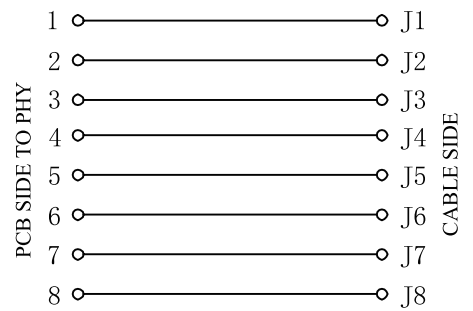

REACH & RoHS COMPLIANT

**MATERIAL:**

HOUSING: PBT,UL94V-0,BLACK.  
TERMINAL: PHOSPHOR BRONZE  $\phi=0.46$ MM,  
G/FU" GOLD PLATING ON CONTACT AREA.

**MACHANICAL:**

DURABILITY: 750 CYCLES MIN,12.5MM/MINUTE.  
INSERTION FORCE: 2.2KG.F MAX.  
RETENTION STRENGTH : 7.7KG.F BETWEEN JACK AND PLUG.  
OPERATING TEMPERATURE: -40°C~+85°C.  
STORAGE TEMPERATURE: -40°C~+85°C.  
ALL CRITICAL DIMENSIONS WITH "\*"

**VOOHU** 苏州沃虎电子科技有限公司  
Su Zhou Voohu Electronic Tech.Co.Ltd

TITLE:  
5324 1X4 8P8C 全塑  
PART NO.:  
SYT53241488IWA1DY1052

SIZE  
A4  
UNITS  
MM[INCH]  
SACLE  
1:1  
REV  
A0

GENERAL TOLERANCES  
UNLESS SPECIFIED  
x±0.35 x°±3.0°  
.x±0.30 .x°±2.0°  
.xx±0.25 .xx°±1.5°  
.xxx±0.10 .xxx°±1.0°

UNIT: MM / INCH  
TOLERANCES:  $\pm 0.10$  / 0.004  
REFERENCE ONLY

KEEP-OUT AREA (COMPONENT SIDE VIEW):

PLUG-IN SIDE

UNIT: MM / INCH  
TOLERANCES:  $\pm 0.10$  / 0.004

**VOOHU** 苏州沃虎电子科技有限公司  
Su Zhou Voohu Electronic Tech.Co.Ltd