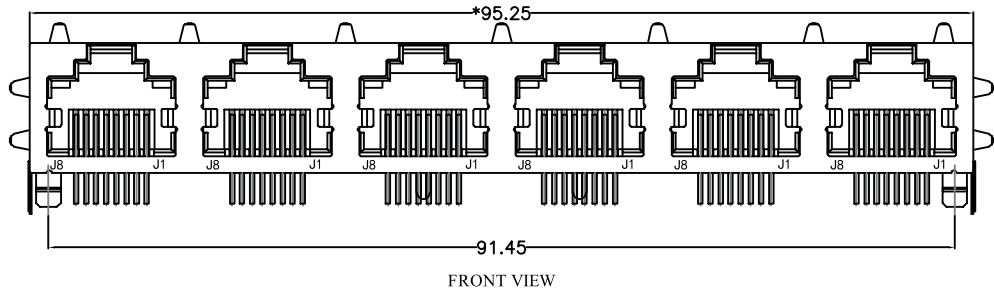

REACH & RoHS
COMPLIANT

MATERIAL:

HOUSING: PBT,UL94V-0,BLACK.
TERMINAL: PHOSPHOR BRONZE $\varnothing=0.46\text{MM}$,
G/FU" GOLD PLATING ON CONTACT AREA.
SHIELD: C2680,T=0.20MM,20 MIN NICKEL PLATING
ON ALL AREA.

MACHANICAL:

DURABILITY: 750 CYCLES MIN,12.5MM/MINUTE.
INSERTION FORCE: 2.2KG.F MAX.
RETENTION STRENGTH : 7.7KG.F BETWEEN JACK AND PLUG.
OPERATING TEMPERATURE: $-40^{\circ}\text{C}\sim+85^{\circ}\text{C}$.
STORAGE TEMPERATURE: $-40^{\circ}\text{C}\sim+85^{\circ}\text{C}$.
ALL CRITICAL DIMENSIONS WITH "**"