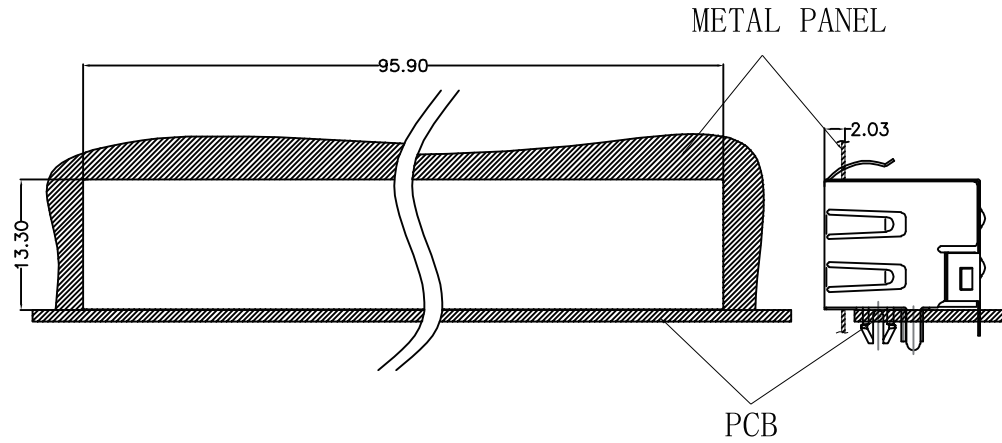

DESIGND BY:
Sunny.Xu

TEL: +86 400 1048 018

WEB: WWW.WOHU-TEK.COM

REACH & RoHS
COMPLIANT

Suggested Panel Opening:

UNIT: mm / inch
Tolerances: ± 0.10 / 0.004

Keep-Out Area (Component Side View):

Plug In Side

UNIT: mm / inch
Tolerances: ± 0.10 / 0.004

VOOHU 苏州沃虎电子科技有限公司
Su Zhou Voohu Electronic Tech.Co.Ltd

TITLE:
56带屏蔽无灯 1X6 8P8C

PART NO.:
SYT561688HWA1D9Y1022

REMARK:

SIZE
A4
UNITS
MM[INCH]

SACLE
1:1
REV
A0

SHEET
2/2