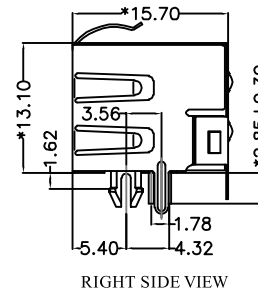

REACH & RoHS
COMPLIANT