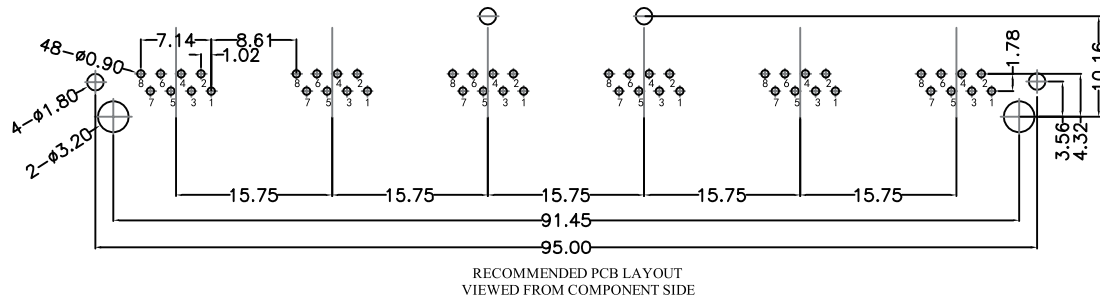

REACH & RoHS
COMPLIANT

MATERIAL:

HOUSING: PBT,UL94V-0,BLACK.
TERMINAL: PHOSPHOR BRONZE $\varnothing=0.46\text{MM}$,
G/FU" GOLD PLATING ON CONTACT AREA.
SHIELD: C2680,T=0.20MM,20 MIN NICKEL PLATING
ON ALL AREA.

MACHANICAL:

DURABILITY: 750 CYCLES MIN,12.5MM/MINUTE.
INSERTION FORCE: 2.2KG.F MAX.
RETENTION STRENGTH : 7.7KG.F BETWEEN JACK AND PLUG.
OPERATING TEMPERATURE: $-40^{\circ}\text{C}\sim+85^{\circ}\text{C}$.
STORAGE TEMPERATURE: $-40^{\circ}\text{C}\sim+85^{\circ}\text{C}$.
ALL CRITICAL DIMENSIONS WITH "**"

DESIGND BY:
Sunny.Xu

TEL: +86 400 1048 018

WEB: WWW.WOHU-TEK.COM

REACH & RoHS
COMPLIANT

Suggested Panel Opening:

UNIT: mm / inch
Tolerances: ± 0.10 / 0.004

Keep-Out Area (Component Side View):

Plug In Side