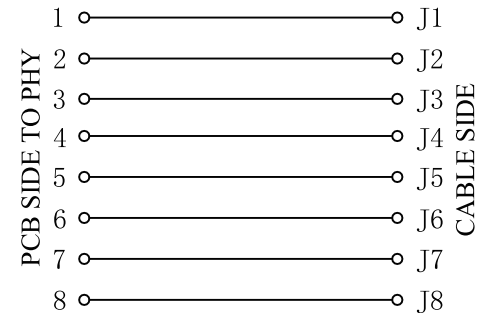

ELECTRICAL:

VOLTAGE: 125 VOLTS AC.
CURRENT RATING : 1.5AMP.
DIELECTRIC STRENGTH: 1000 VAC RMS 50HZ OR 60HZ,1MIN.
INSULATION RESISTANCE: 500 MEGA OHMS MIN. INITIAL
AFTER 500V DC FOR 1 MINUTE.
CONTACT RESISTANCE: SINGLE TERMINAL 30 MILLIOHMS MAX.
INITIAL 50 MILLIOHMS MAX. AFTER
DURABILITY TEST.