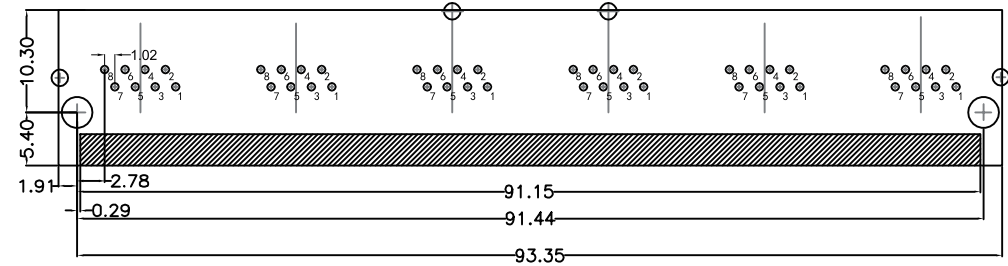

DESIGND BY:
Sunny.Xu

TEL: +86 400 1048 018

WEB: WWW.WOHU-TEK.COM

REACH & RoHS
COMPLIANT

Suggested Panel Opening:

UNIT: mm / inch
Tolerances: ± 0.10 / 0.004

Keep-Out Area (Component Side View):

Plug In Side

UNIT: mm / inch
Tolerances: ± 0.10 / 0.004

VOOHU 苏州沃虎电子科技有限公司
Su Zhou Voohu Electronic Tech.Co.Ltd

TITLE:
56带屏蔽无灯 1X6 8P8C

PART NO.:
SYT561688HWA1D9Y1022

REMARK:

SIZE
A4
UNITS
MM[INCH]

SACLE
1:1
REV
A0

SHEET
2/2