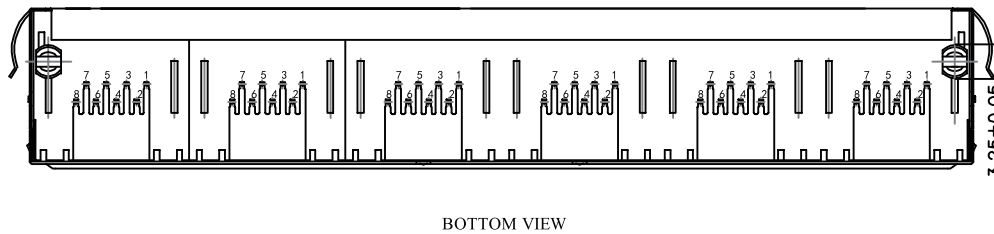

REACH & RoHS
COMPLIANT

MATERIAL:

HOUSING: PBT,UL94V-0,BLACK.
TERMINAL: PHOSPHOR BRONZE $\varnothing=0.46\text{MM}$,
G/FU" GOLD PLATING ON CONTACT AREA.
SHIELD: C2680,T=0.20MM,20 MIN NICKEL PLATING
ON ALL AREA.

MACHANICAL:

DURABILITY: 750 CYCLES MIN,12.5MM/MINUTE.
INSERTION FORCE: 2.2KG.F MAX.
RETENTION STRENGTH : 7.7KG.F BETWEEN JACK AND PLUG.
OPERATING TEMPERATURE: $-40^{\circ}\text{C}\sim+85^{\circ}\text{C}$.
STORAGE TEMPERATURE: $-40^{\circ}\text{C}\sim+85^{\circ}\text{C}$.
ALL CRITICAL DIMENSIONS WITH "**"

DESIGND BY:
Sunny.Xu

TEL: +86 400 1048 018

WEB: WWW.WOHU-TEK.COM

REACH & RoHS
COMPLIANT

Suggested Panel Opening:

UNIT: mm / inch
Tolerances: ± 0.10 / 0.004

Keep-Out Area (Component Side View):

Plug In Side