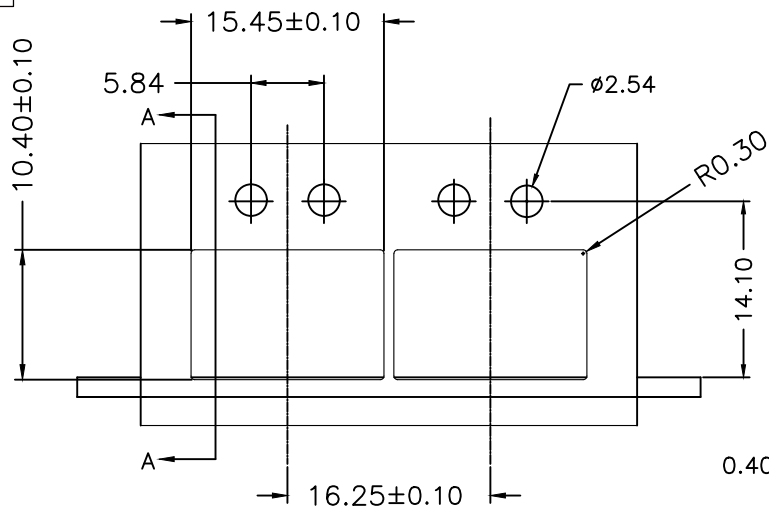

REACH & RoHS
COMPLIANT

RECOMMENDED BEZEL DESIGN