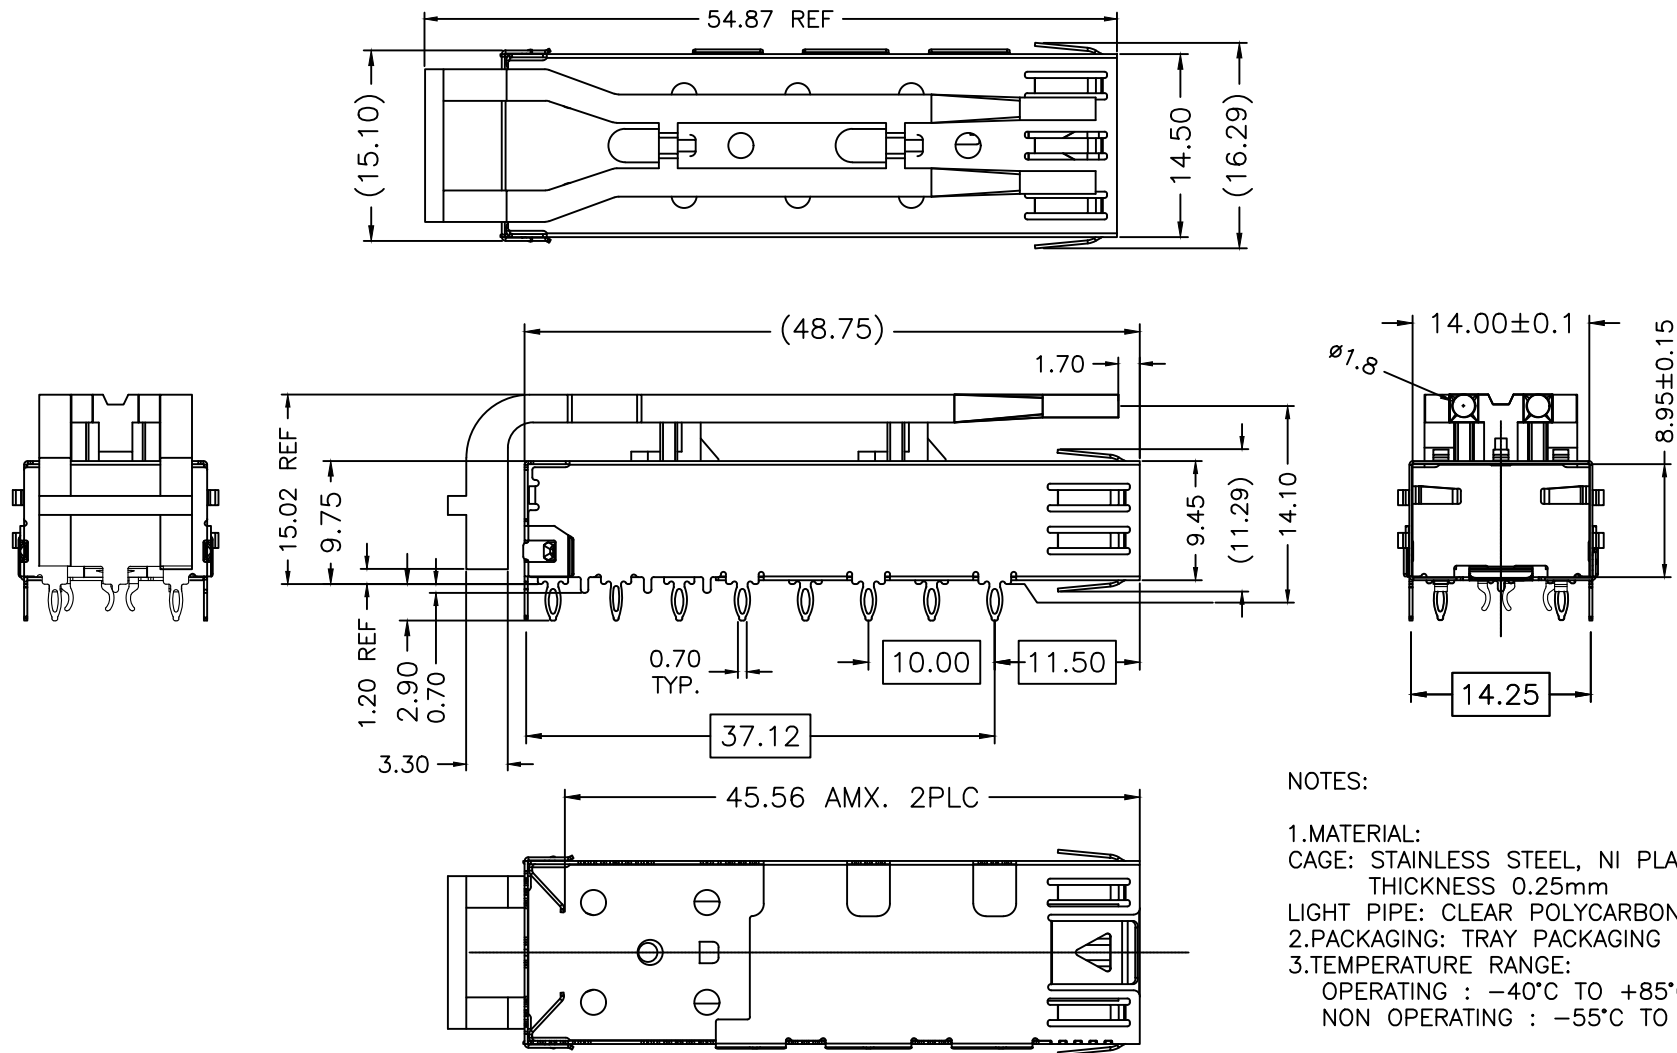

REACH & RoHS  
COMPLIANT

**VOOHU** 苏州沃虎电子科技有限公司  
Su Zhou Voohu Electronic Tech.Co.Ltd

TITLE: SFP 1X1 CAGE  
WITH LIGHT PIPE

SIZE  
A4

UNITS  
MM[INCH]

GENERAL TOLERANCES  
UNLESS SPECIFIED

APPROVED BY:  
Geoffrey.Song

PART NO.:  
WH191R02SD3S02

SCALE  
1:1

REV  
A0

$x \pm 0.35$   
 $.x \pm 0.30$

$x^\circ \pm 3.0^\circ$   
 $.x^\circ \pm 2.0^\circ$

CHECKED BY:  
Elvis.Song

TEL: +86 400 1048 018

WEB: WWW.VOOHU.CN

REMARK:

SHEET  
1/3

$.xx \pm 0.25$   
 $.xxx \pm 0.10$

$.xx^\circ \pm 1.5^\circ$   
 $.xxx^\circ \pm 1.0^\circ$

DESIGNED BY:  
Sunny.Xu

REACH & RoHS  
COMPLIANT

NOTES:

- ① DATUM AND BASIC DIMENSIONS ESTABLISHED BY CUSTOMER
- ② PADS AND VIAS ARE CHASSIS GROUND, 11 PLACES
- ③ THRU HOLES, PLATING OPTIONAL