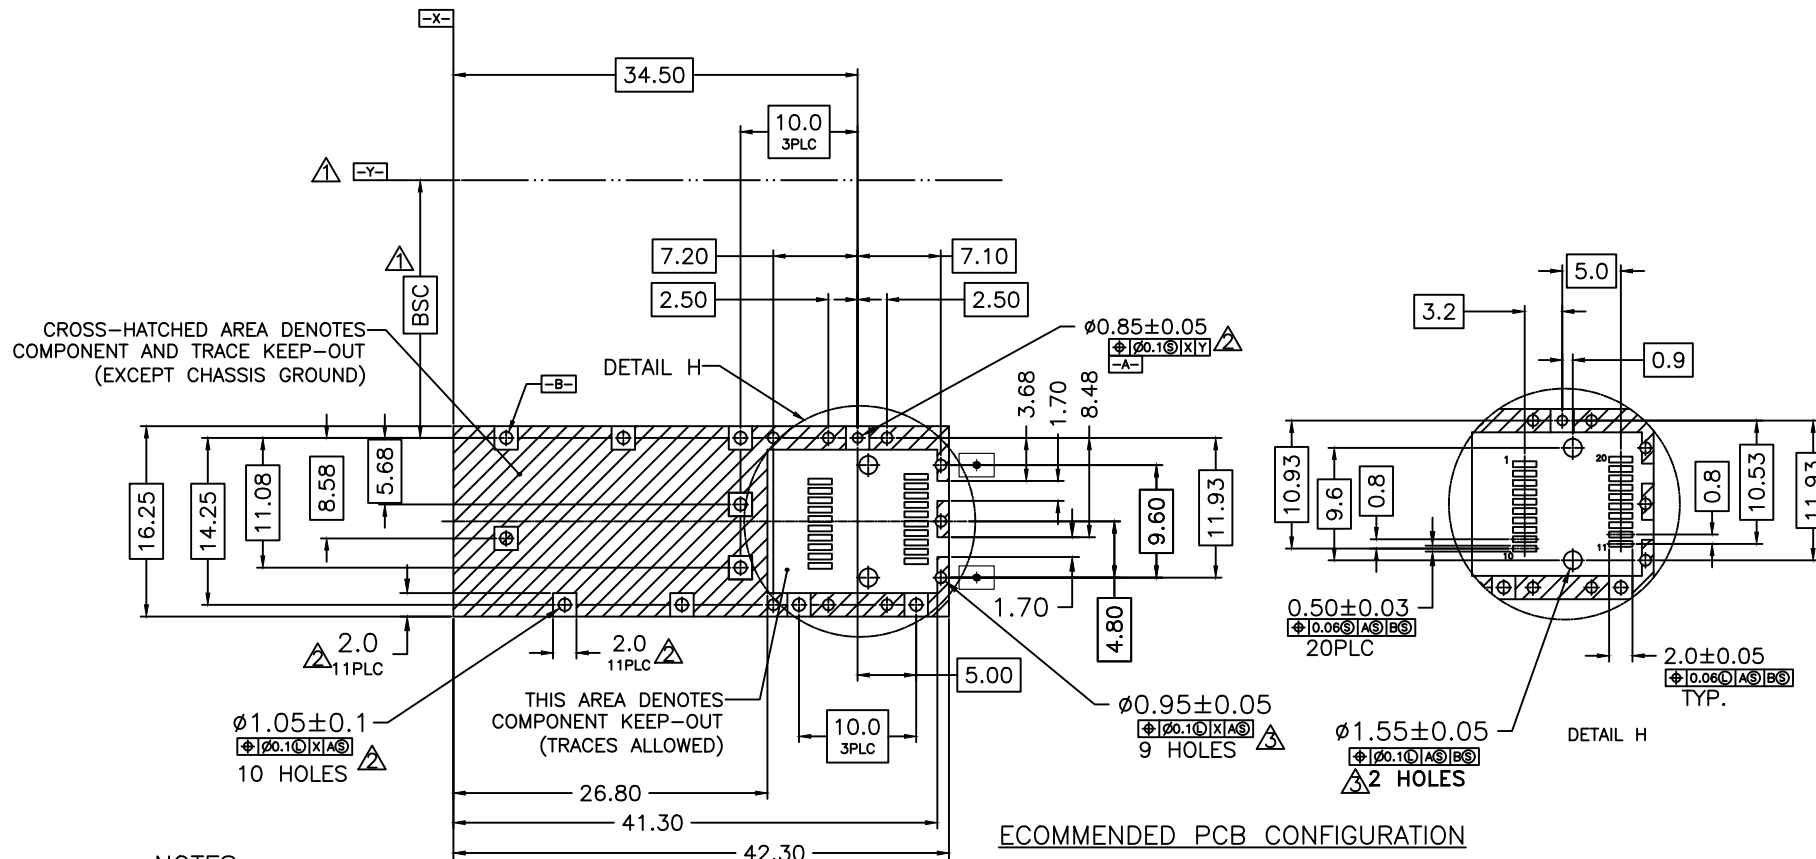

PART NO.:  
WH191R02SD3S02

SCALE  
1:1

REV  
A0

$x \pm 0.35$   
 $.x \pm 0.30$

$x^\circ \pm 3.0^\circ$   
 $.x^\circ \pm 2.0^\circ$

CHECKED BY:  
Elvis.Song

TEL: +86 400 1048 018

WEB: WWW.VOOHU.CN

REMARK:

SHEET  
1/3

$.xx \pm 0.25$   
 $.xxx \pm 0.10$

$.xx^\circ \pm 1.5^\circ$   
 $.xxx^\circ \pm 1.0^\circ$

DESIGNED BY:  
Sunny.Xu

REACH & RoHS  
COMPLIANT

NOTES:

- ① DATUM AND BASIC DIMENSIONS ESTABLISHED BY CUSTOMER
- ② PADS AND VIAS ARE CHASSIS GROUND, 11 PLACES
- ③ THRU HOLES, PLATING OPTIONAL

**VOOHU** 苏州沃虎电子科技有限公司  
Su Zhou Voohu Electronic Tech.Co.Ltd

TITLE: SFP 1X1 CAGE  
WITH LIGHT PIPE

SIZE  
A4  
UNITS  
MM[INCH]

GENERAL TOLERANCES  
UNLESS SPECIFIED

APPROVED BY:  
Geoffrey.Song

PART NO.:  
WH191R02SD3S02

TITLE: SFP 1X1 CAGE  
 WITH LIGHT PIPE

SIZE  
 A4  
 UNITS  
 MM[INCH]

GENERAL TOLERANCES  
 UNLESS SPECIFIED

APPROVED BY:  
 Geoffrey.Song

PART NO.:  
 WH191R02SD3S02

SCALE  
 1:1  
 REV  
 A0

$x \pm 0.35$	$x^\circ \pm 3.0^\circ$
$.x \pm 0.30$	$.x^\circ \pm 2.0^\circ$